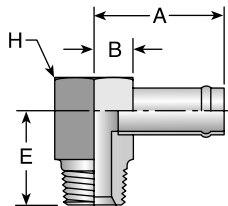

Fittings
TB Series
B

31TB Male NPTF Pipe - Rigid - 45° Elbow

| # Part Number | Thread inch | Hose I.D. inch | A | | E | | H | | B | |
|------------------|----------------|-------------------|------|----|------|----|-------|------|----|--|
| | | | inch | mm | inch | mm | inch | inch | mm | |
| 31TB-6-8 | 3/8x18 | 1/2 | 2.54 | 65 | 0.69 | 18 | 7/8 | 1.04 | 26 | |
| 31TB-8-10 | 1/2x14 | 5/8 | 2.68 | 68 | 0.82 | 21 | 1 | 1.18 | 30 | |
| 31TB-8-12 | 1/2x14 | 3/4 | 2.78 | 71 | 0.82 | 21 | 1-1/4 | 1.28 | 33 | |
| 31TB-12-12 | 3/4x14 | 3/4 | 2.82 | 72 | 0.86 | 22 | 1-1/4 | 1.32 | 34 | |
| 31TB-12-16 | 3/4x14 | 1 | 3.01 | 76 | 0.86 | 22 | 1-1/2 | 1.38 | 35 | |
| 31TB-16-16 | 1x11-1/2 | 1 | 3.19 | 81 | 1.04 | 26 | 1-1/2 | 1.56 | 40 | |
| 31TB-20-20 | 1-1/4x11-1/2 | 1-1/4 | 3.26 | 83 | 0.99 | 25 | 1-7/8 | 1.59 | 40 | |

Equipment
C

21TB Male NPTF Pipe - Rigid - 90° Elbow

| # Part Number | Thread inch | Hose I.D. inch | A | | E | | H | | B | |
|------------------|----------------|-------------------|------|----|------|----|--------|------|----|--|
| | | | inch | mm | inch | mm | inch | inch | mm | |
| 21TB-6-8 | 3/8x18 | 1/2 | 1.94 | 49 | 1.22 | 31 | 7/8 | 0.44 | 11 | |
| 21TB-8-10 | 1/2x14 | 5/8 | 2.03 | 52 | 1.47 | 37 | 1-1/16 | 0.53 | 13 | |
| 21TB-8-12 | 1/2x14 | 3/4 | 2.16 | 55 | 1.59 | 40 | 1-5/16 | 0.66 | 17 | |
| 21TB-12-12 | 3/4x14 | 3/4 | 2.16 | 55 | 1.59 | 40 | 1-5/16 | 0.66 | 17 | |
| 21TB-12-16 | 3/4x14 | 1 | 2.44 | 62 | 1.59 | 40 | 1-5/8 | 0.81 | 21 | |
| 21TB-16-14 | 1x11-1/2 | 7/8 | 2.31 | 59 | 1.97 | 50 | 1-5/8 | 0.81 | 21 | |
| 21TB-16-16 | 1x11-1/2 | 1 | 2.44 | 62 | 1.97 | 50 | 1-5/8 | 0.81 | 21 | |