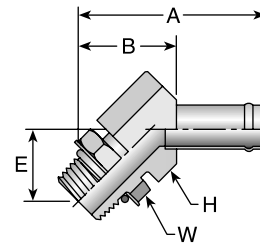

Accessories
D

Technical
E

05TB

Male SAE Straight Thread with O-Ring - Rigid

| # Part Number | Thread | | Hose I.D. | | A | | H | | B | |
|------------------|-----------|----|-----------|------|------|-------|------|----|------|----|
| | inch | mm | inch | mm | inch | mm | inch | mm | inch | mm |
| 05TB-6-6 | 9/16x18 | | 3/8 | 1.94 | 49 | 11/16 | 0.69 | 18 | | |
| 05TB-8-8 | 3/4x16 | | 1/2 | 2.00 | 51 | 7/8 | 0.75 | 19 | | |
| 05TB-8-10 | 3/4x16 | | 5/8 | 2.00 | 51 | 7/8 | 0.75 | 19 | | |
| 05TB-10-10 | 7/8x14 | | 5/8 | 2.06 | 52 | 1 | 0.81 | 21 | | |
| 05TB-12-12 | 1-1/16x12 | | 3/4 | 2.25 | 57 | 1-1/4 | 1.00 | 25 | | |
| 05TB-16-16 | 1-5/16x12 | | 1 | 2.38 | 60 | 1-1/2 | 1.00 | 25 | | |
| 05TB-20-20 | 1-5/8x12 | | 1-1/4 | 2.50 | 64 | 1-7/8 | 1.00 | 25 | | |

35TB

Male SAE Straight Thread with O-Ring - Rigid - 45° Elbow

| # Part Number | Thread | | Hose I.D. | | A | | E | | H | | W | | B | |
|------------------|--------|-----------|-----------|------|------|------|------|-------|-------|------|------|----|------|----|
| | inch | mm | inch | mm | inch | mm | inch | mm | inch | mm | inch | mm | inch | mm |
| 35TB-8-8 | 1/2 | 3/4x16 | 1/2 | 2.79 | 71 | 0.93 | 24 | 7/8 | 7/8 | 1.29 | 33 | | | |
| 35TB-10-10 | 5/8 | 7/8x14 | 5/8 | 2.80 | 71 | 0.93 | 24 | 1 | 1 | 1.28 | 33 | | | |
| 35TB-12-12 | 3/4 | 1-1/16x12 | 3/4 | 3.18 | 81 | 1.22 | 31 | 1-1/4 | 1-1/4 | 1.68 | 43 | | | |
| 35TB-16-16 | 1 | 1-5/16x12 | 1 | 3.45 | 88 | 1.30 | 33 | 1-1/2 | 1-1/2 | 1.82 | 46 | | | |
| 35TB-20-16 | 1-1/4 | 1-5/8x12 | 1 | 3.57 | 91 | 1.34 | 34 | 1-7/8 | 1-7/8 | 1.94 | 49 | | | |