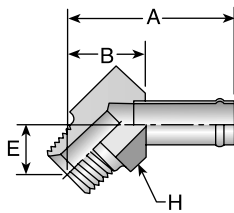

Hose
A

Fittings
TB Series
B

Equipment
C

Accessories
D

Technical
E

Hose
A

01TB Male NPTF Pipe - Rigid

| # Part Number | Thread inch | Hose I.D. inch | A | | H | | B | |
|------------------|----------------|-------------------|------|----|-------|------|----|--|
| | | | inch | mm | inch | inch | mm | |
| 01TB-4-6 | 1/4x18 | 3/8 | 2.09 | 53 | 5/8 | 0.96 | 24 | |
| 01TB-6-8 | 3/8x18 | 1/2 | 2.12 | 54 | 3/4 | 0.96 | 24 | |
| 01TB-8-10 | 1/2x14 | 5/8 | 2.31 | 59 | 7/8 | 1.15 | 29 | |
| 01TB-8-12 | 1/2x14 | 3/4 | 2.31 | 59 | 1 | 1.15 | 29 | |
| 01TB-12-12 | 3/4x14 | 3/4 | 2.13 | 54 | 1-1/8 | 0.97 | 24 | |
| 01TB-16-16 | 1x11-1/2 | 1 | 2.69 | 68 | 1-3/8 | 1.53 | 39 | |
| 01TB-20-20 | 1-1/4x11-1/2 | 1-1/4 | 2.84 | 72 | 1-3/4 | 1.34 | 34 | |
| 01TB-24-24 | 1-1/2x11-1/2 | 1-1/2 | 3.25 | 83 | 2 | 1.50 | 38 | |
| 01TB-32-32 | 2x11-1/2 | 2 | 3.53 | 90 | 2-5/8 | 1.78 | 45 | |

Fittings
TB Series
B

31TB Male NPTF Pipe - Rigid - 45° Elbow

| # Part Number | Thread inch | Hose I.D. inch | A | | E | | H | | B | |
|------------------|----------------|-------------------|------|----|------|----|-------|------|----|--|
| | | | inch | mm | inch | mm | inch | inch | mm | |
| 31TB-6-8 | 3/8x18 | 1/2 | 2.54 | 65 | 0.69 | 18 | 7/8 | 1.04 | 26 | |
| 31TB-8-10 | 1/2x14 | 5/8 | 2.68 | 68 | 0.82 | 21 | 1 | 1.18 | 30 | |
| 31TB-8-12 | 1/2x14 | 3/4 | 2.78 | 71 | 0.82 | 21 | 1-1/4 | 1.28 | 33 | |
| 31TB-12-12 | 3/4x14 | 3/4 | 2.82 | 72 | 0.86 | 22 | 1-1/4 | 1.32 | 34 | |
| 31TB-12-16 | 3/4x14 | 1 | 3.01 | 76 | 0.86 | 22 | 1-1/2 | 1.38 | 35 | |
| 31TB-16-16 | 1x11-1/2 | 1 | 3.19 | 81 | 1.04 | 26 | 1-1/2 | 1.56 | 40 | |
| 31TB-20-20 | 1-1/4x11-1/2 | 1-1/4 | 3.26 | 83 | 0.99 | 25 | 1-7/8 | 1.59 | 40 | |