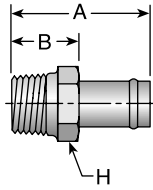

Hose
A

Fittings
TB Series
B

Equipment
C

Accessories
D

Technical
E

Hose
A

01TB Male NPTF Pipe - Rigid

| # Part Number | Thread inch | Hose I.D. inch | A | | H | | B | |
|------------------|----------------|-------------------|------|----|-------|------|----|--|
| | | | inch | mm | inch | inch | mm | |
| 01TB-4-6 | 1/4x18 | 3/8 | 2.09 | 53 | 5/8 | 0.96 | 24 | |
| 01TB-6-8 | 3/8x18 | 1/2 | 2.12 | 54 | 3/4 | 0.96 | 24 | |
| 01TB-8-10 | 1/2x14 | 5/8 | 2.31 | 59 | 7/8 | 1.15 | 29 | |
| 01TB-8-12 | 1/2x14 | 3/4 | 2.31 | 59 | 1 | 1.15 | 29 | |
| 01TB-12-12 | 3/4x14 | 3/4 | 2.13 | 54 | 1-1/8 | 0.97 | 24 | |
| 01TB-16-16 | 1x11-1/2 | 1 | 2.69 | 68 | 1-3/8 | 1.53 | 39 | |
| 01TB-20-20 | 1-1/4x11-1/2 | 1-1/4 | 2.84 | 72 | 1-3/4 | 1.34 | 34 | |
| 01TB-24-24 | 1-1/2x11-1/2 | 1-1/2 | 3.25 | 83 | 2 | 1.50 | 38 | |
| 01TB-32-32 | 2x11-1/2 | 2 | 3.53 | 90 | 2-5/8 | 1.78 | 45 | |

Fittings
TB Series
B

31TB Male NPTF Pipe - Rigid - 45° Elbow

| # Part Number | Thread inch | Hose I.D. inch | A | | E | | H | | B | |
|------------------|----------------|-------------------|------|----|------|----|-------|------|----|--|
| | | | inch | mm | inch | mm | inch | inch | mm | |
| 31TB-6-8 | 3/8x18 | 1/2 | 2.54 | 65 | 0.69 | 18 | 7/8 | 1.04 | 26 | |
| 31TB-8-10 | 1/2x14 | 5/8 | 2.68 | 68 | 0.82 | 21 | 1 | 1.18 | 30 | |
| 31TB-8-12 | 1/2x14 | 3/4 | 2.78 | 71 | 0.82 | 21 | 1-1/4 | 1.28 | 33 | |
| 31TB-12-12 | 3/4x14 | 3/4 | 2.82 | 72 | 0.86 | 22 | 1-1/4 | 1.32 | 34 | |
| 31TB-12-16 | 3/4x14 | 1 | 3.01 | 76 | 0.86 | 22 | 1-1/2 | 1.38 | 35 | |
| 31TB-16-16 | 1x11-1/2 | 1 | 3.19 | 81 | 1.04 | 26 | 1-1/2 | 1.56 | 40 | |
| 31TB-20-20 | 1-1/4x11-1/2 | 1-1/4 | 3.26 | 83 | 0.99 | 25 | 1-7/8 | 1.59 | 40 | |