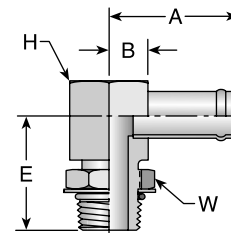

25TB

Male SAE Straight Thread with O-Ring - Rigid - 90° Elbow

# Part Number	Thread		Hose I.D.		A		E		H		W		B	
	inch	mm	inch	mm	inch	mm	inch	mm	inch	mm	inch	mm	inch	mm
25TB-8-6	1/2	3/4x16	3/8	1.94	49	1.45	37	7/8	7/8	0.44	11			
25TB-8-8	1/2	3/4x16	1/2	1.94	49	1.44	37	7/8	7/8	0.44	11			
25TB-10-10	5/8	7/8x14	5/8	2.03	52	1.69	43	1-1/16	1	0.53	13			
25TB-10-12	5/8	7/8x14	3/4	2.16	55	1.69	43	1-5/16	1	0.66	17			
25TB-12-12	3/4	1-1/16x12	3/4	2.16	55	1.92	49	1-5/16	1-1/4	0.66	17			
25TB-16-12	1	1-5/16x12	3/4	2.31	59	2.03	52	1-5/8	1-1/2	0.81	21			
25TB-16-16	1	1-5/16x12	1	2.44	62	2.03	52	1-5/8	1-1/2	0.81	21			
25TB-20-16	1-1/4	1-5/8x12	1	2.57	65	2.34	59	1-7/8	1-7/8	0.94	24			
25TB-20-20	1-1/4	1-5/8x12	1-1/4	2.61	66	2.34	59	1-7/8	1-7/8	0.94	24